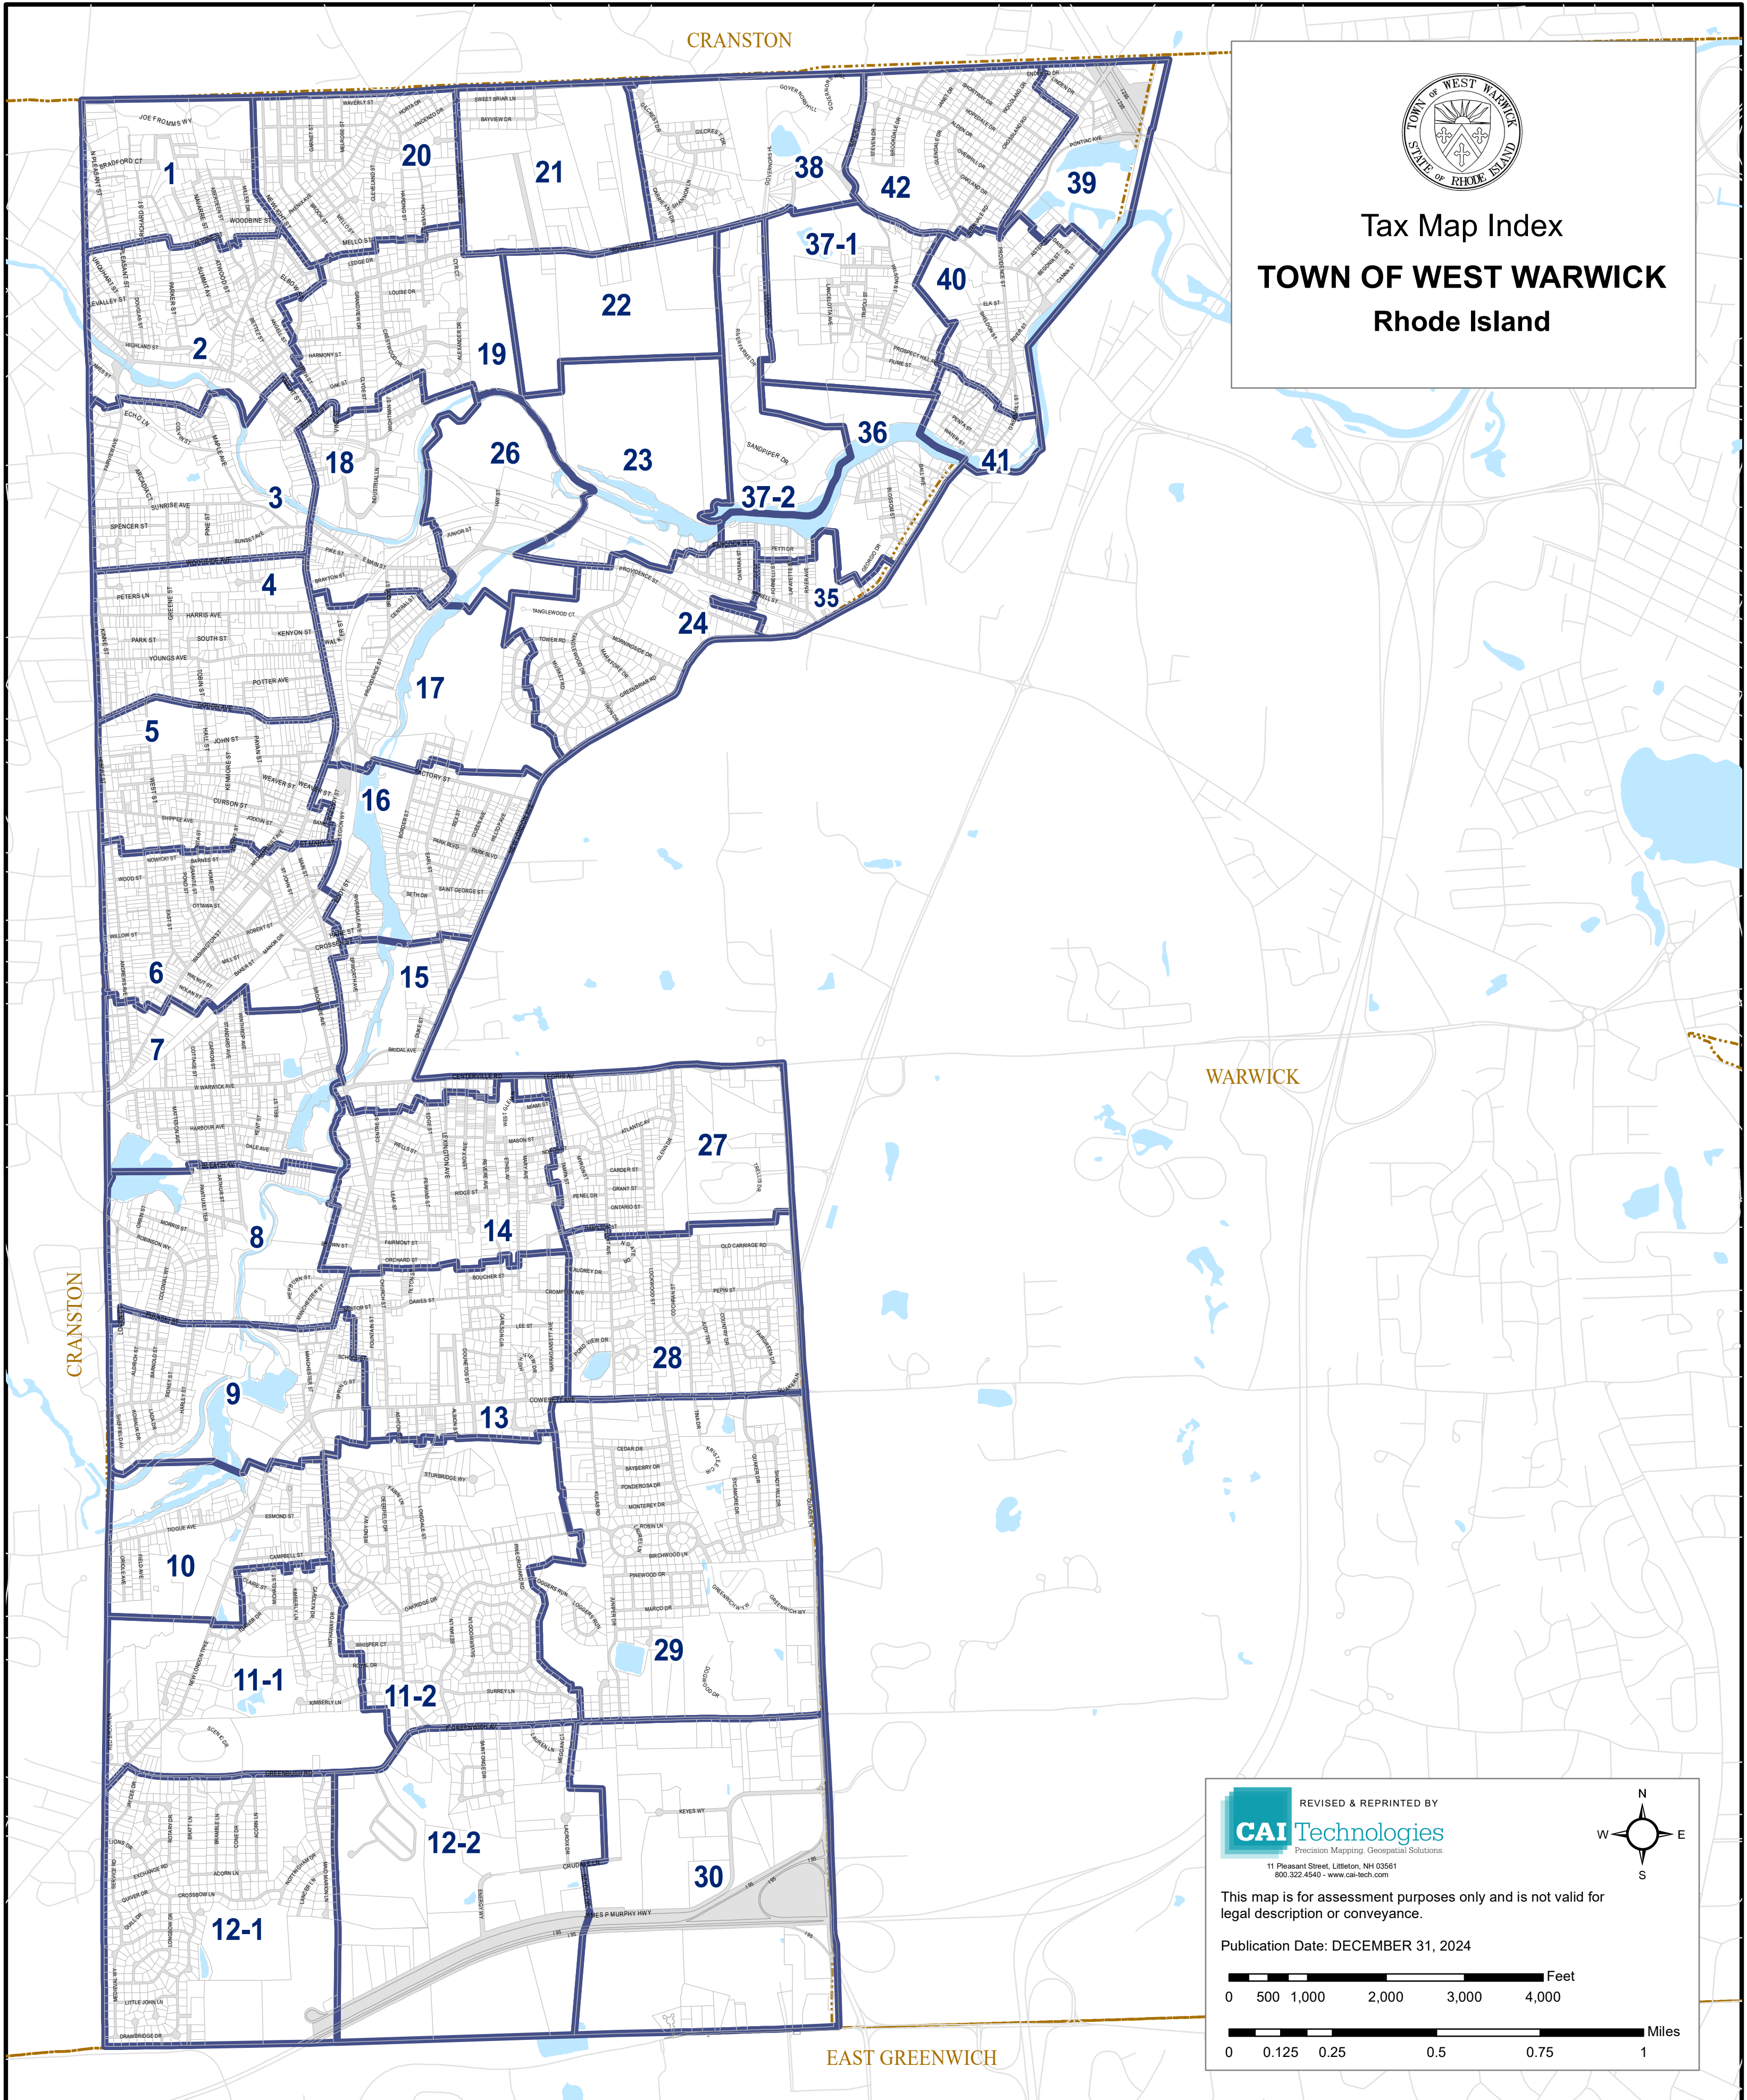

CRANSTON

Tax Map Index  
**TOWN OF WEST WARWICK**  
Rhode Island

WARWICK

CRANSTON

EAST GREENWICH

REVISED & REPRINTED BY  
**CAI Technologies**  
Precision Mapping. Geospatial Solutions.  
11 Pleasant Street, Littleton, NH 03561  
800.322.4540 - www.cai-tech.com

This map is for assessment purposes only and is not valid for legal description or conveyance.

Publication Date: DECEMBER 31, 2024